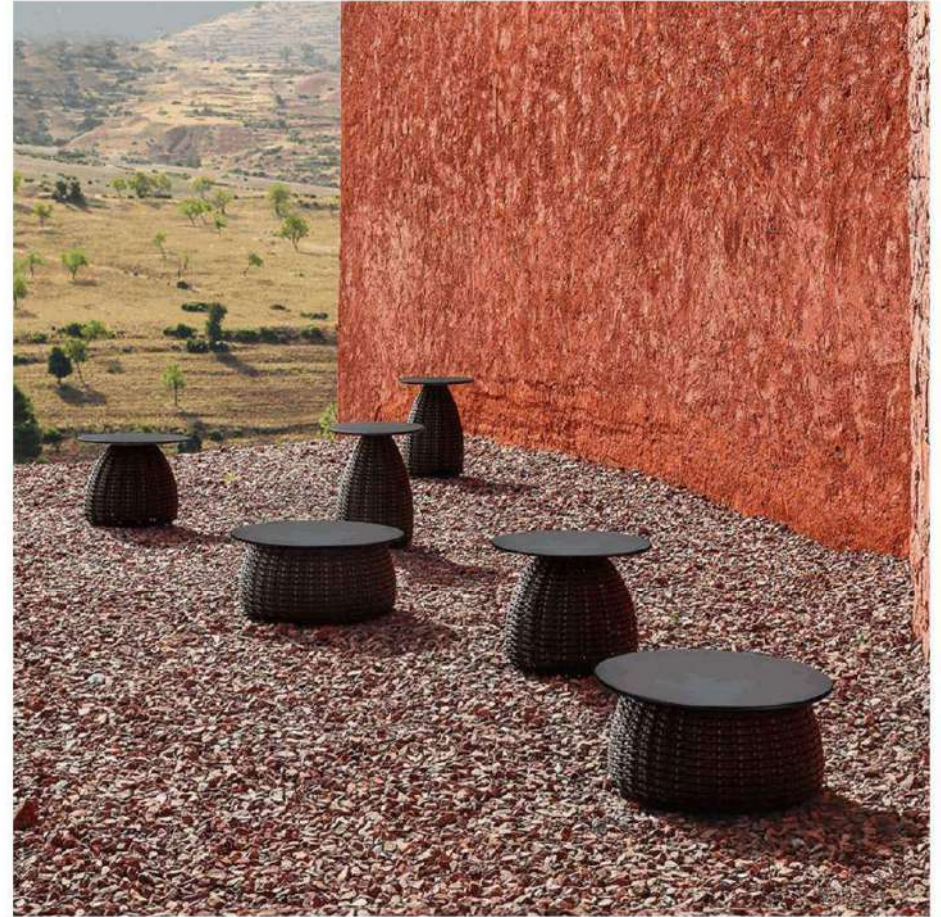

OUTDOOR LEISURE FURNITURE

Model:ZJ-1102
Size:

Model:ZJ-1091
Size:

Model:ZJ-1102
Size:

OUTDOOR LEISURE FURNITURE

Model: ZJ-191217
Size:

OUTDOOR LEISURE FURNITURE

Model: ZJ-1101
Size:

OUTDOOR LEISURE FURNITURE

Model: ZJ-1037
Size:

OUTDOOR LEISURE FURNITURE

Model: ZJ-1092
Size:

Model: ZJ-1093
Size:

Model: ZJ-1094
Size:

OUTDOOR LEISURE FURNITURE

OUTDOOR LEISURE FURNITURE

Model: ZJ-1095
Size:

OUTDOOR LEISURE FURNITURE

Model: ZJ-1096
Size:

OUTDOOR LEISURE FURNITURE

Model: ZJ-1097
Size:

Model: ZJ-1098
Size:

OUTDOOR LEISURE FURNITURE

Model: ZJ-1099
Size: